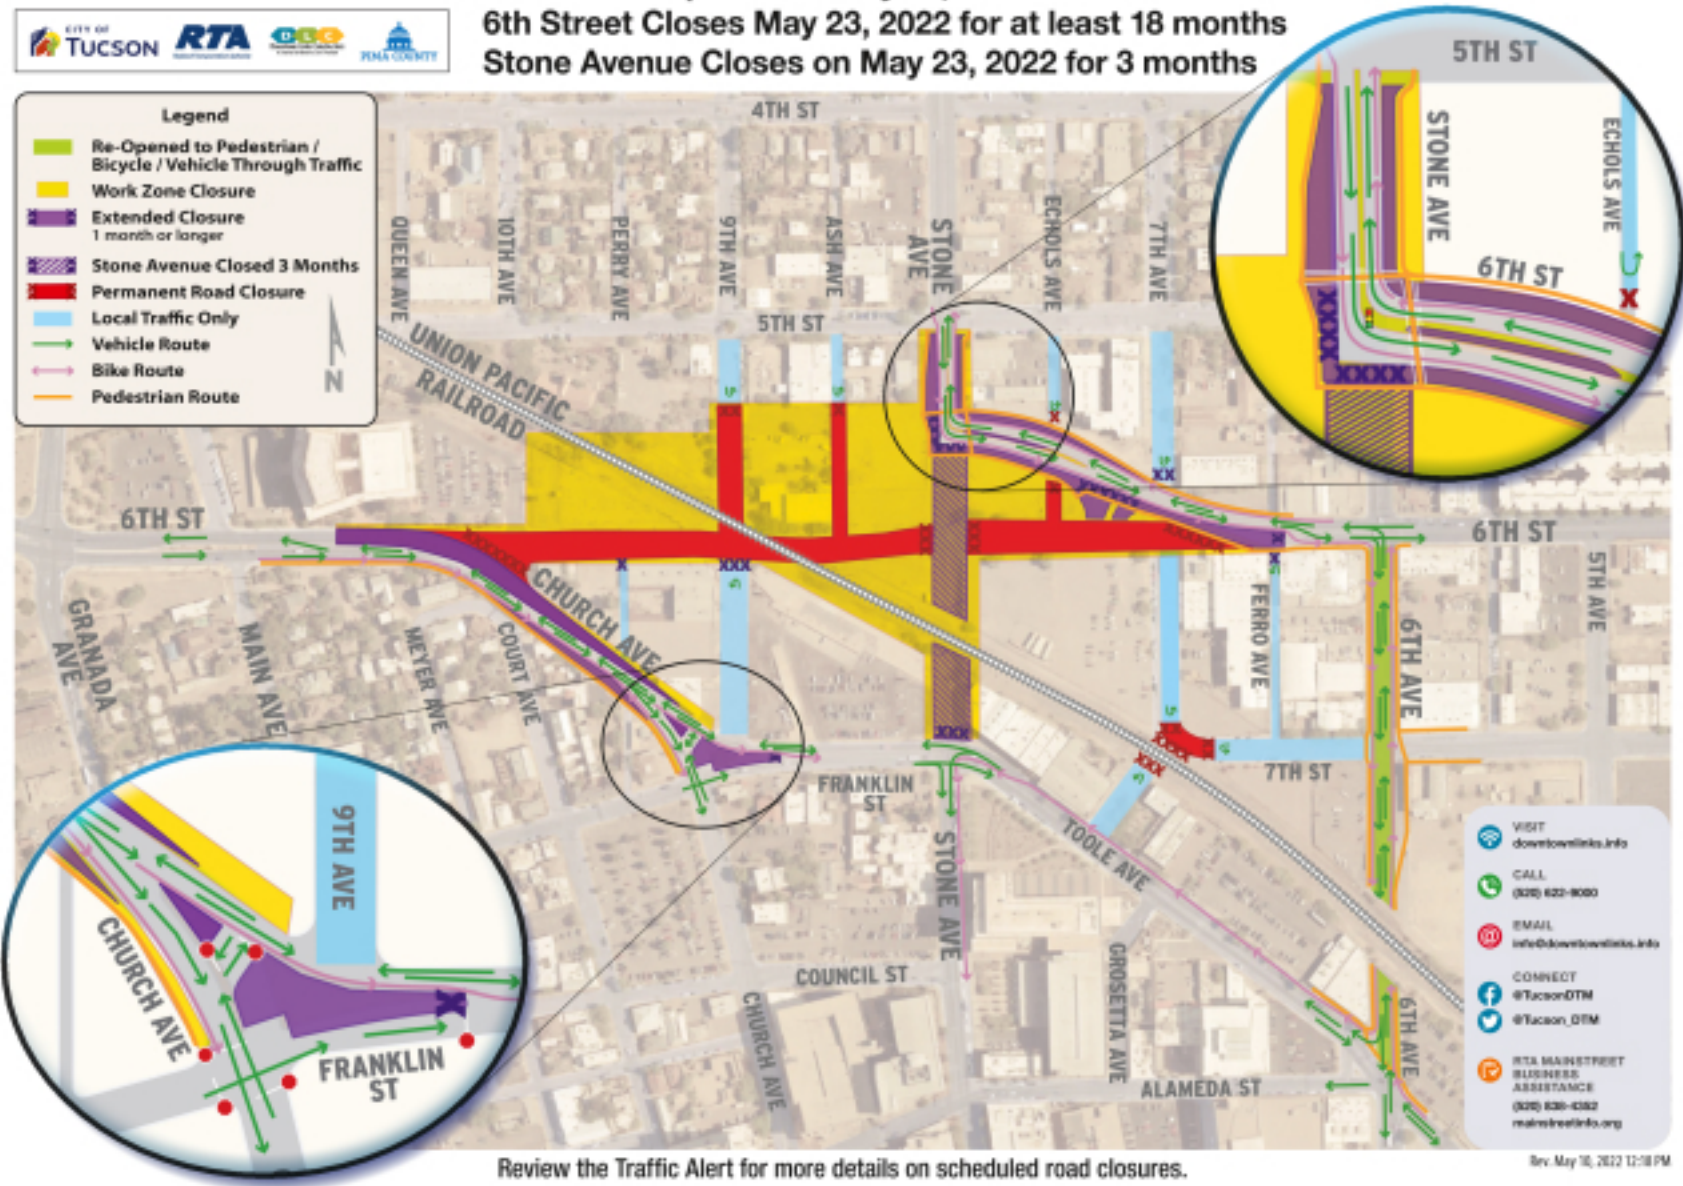

# Downtown Traffic Impacts

6th Avenue Open as of May 20, 2022

6th Street Closes May 23, 2022 for at least 18 months

Stone Avenue Closes on May 23, 2022 for 3 months

**Legend**

- █ Re-Opened to Pedestrian / Bicycle / Vehicle Through Traffic
- █ Work Zone Closure
- █ Extended Closure 1 month or longer
- ▨ Stone Avenue Closed 3 Months
- █ Permanent Road Closure
- █ Local Traffic Only
- Vehicle Route
- Bike Route
- Pedestrian Route

Review the Traffic Alert for more details on scheduled road closures.